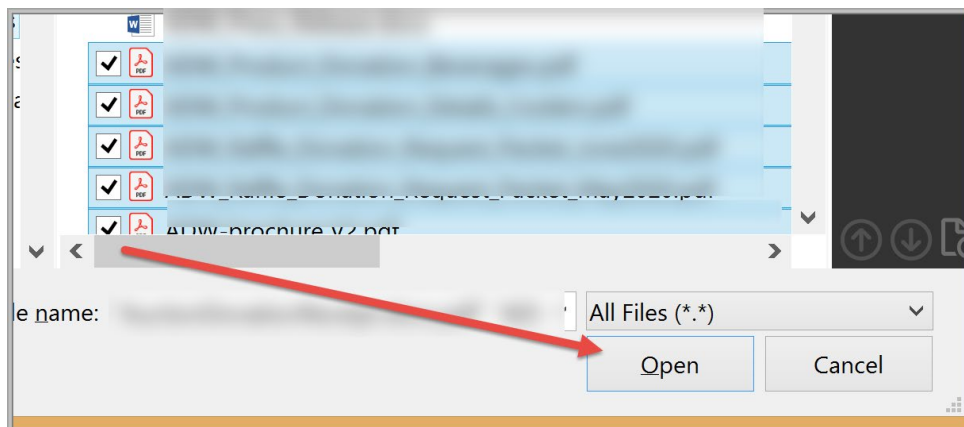

In the Modify Pet section of the page, any existing pet photo will be displayed. If none exists, the area will be blank. Click on the **Modify Picture** button to add or change a photo for this pet.

Modify Pet ⓘ

Bozo

Breed
Poodle (Standard) ▾

Pet Description
White and fluffy

Birthdate (mm/dd/yy)
06/28/01

Authorized to Pickup *
Pet Parent

Gender *
Female ▾

Spay / Neuter Status *
Spayed ▾

Pet Photo

Click the Choose File button to select a file from your device

Select ONE file from your device and click open to save the photo to your pet's profile. **Only one file can be selected – and any file selected will automatically be uploaded and overwrite any photo file already attached to the pet.**