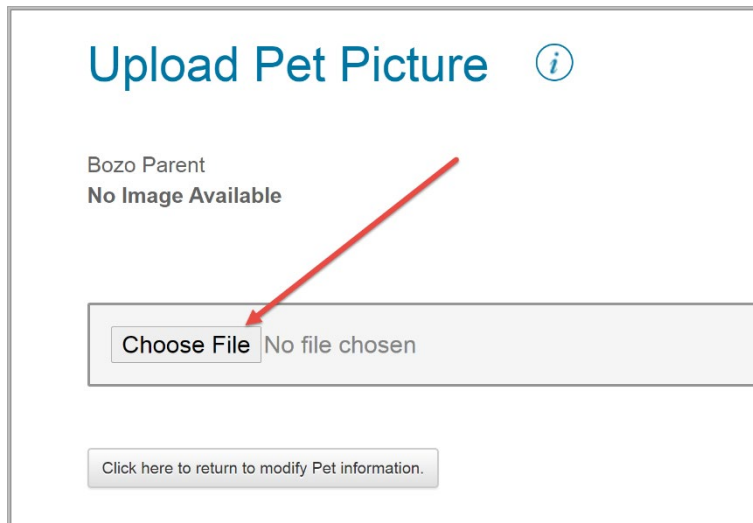

In the Modify Pet section of the page, any existing pet photo will be displayed. If none exists, the area will be blank. Click on the **Modify Picture** button to add or change a photo for this pet.

Modify Pet ⓘ

Bozo

Breed
Poodle (Standard) ▾

Pet Description
White and fluffy

Birthdate (mm/dd/yy)
06/28/01

Authorized to Pickup *
Pet Parent

Gender *
Female ▾

Spay / Neuter Status *
Spayed ▾

Pet Photo

Click the Choose File button to select a file from your device

Select ONE file from your device and click open to save the photo to your pet's profile. **Only one file can be selected – and any file selected will automatically be uploaded and overwrite any photo file already attached to the pet.**