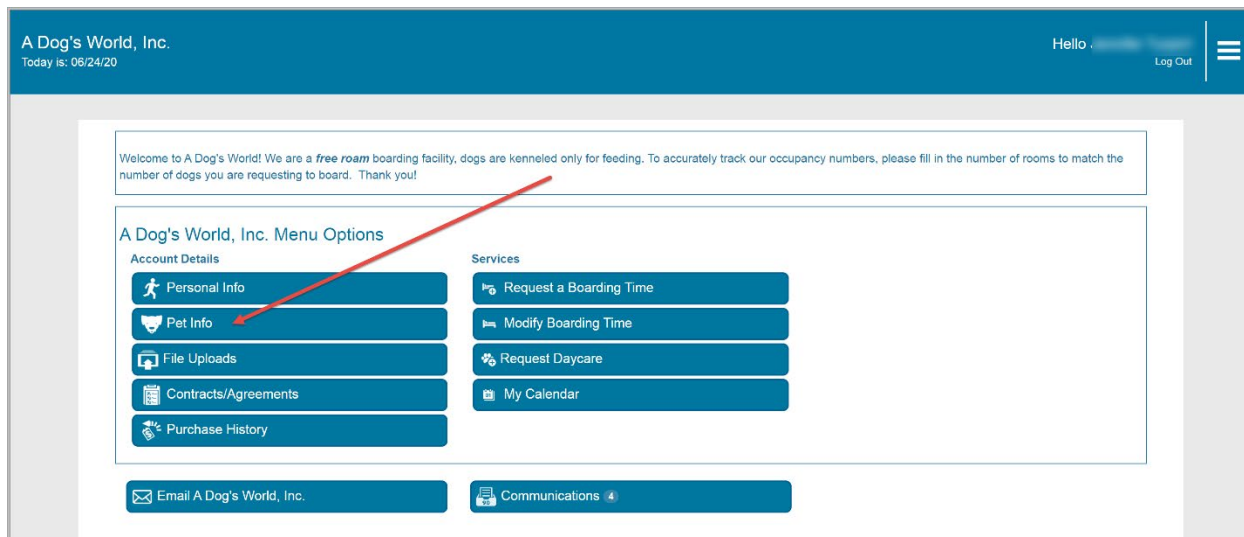

Login to PetExec

Visit <https://secure.petexec.net/login.php> or use the mobile app to login to your PetExec account.

Pet Information

Once you have accessed your account, click on **Pet Info** to view your pet's data.

Click the Modify button next to the pet for which you wish to add or change a pet photo:

Pet Info ⓘ

Existing Pets

Modify	Remove	Pet Name	Birthdate	Breed
<input type="button" value="Modify"/>	<input type="button" value="Remove Pet"/>	Bozo	06/28/01	Poodle (Standard)